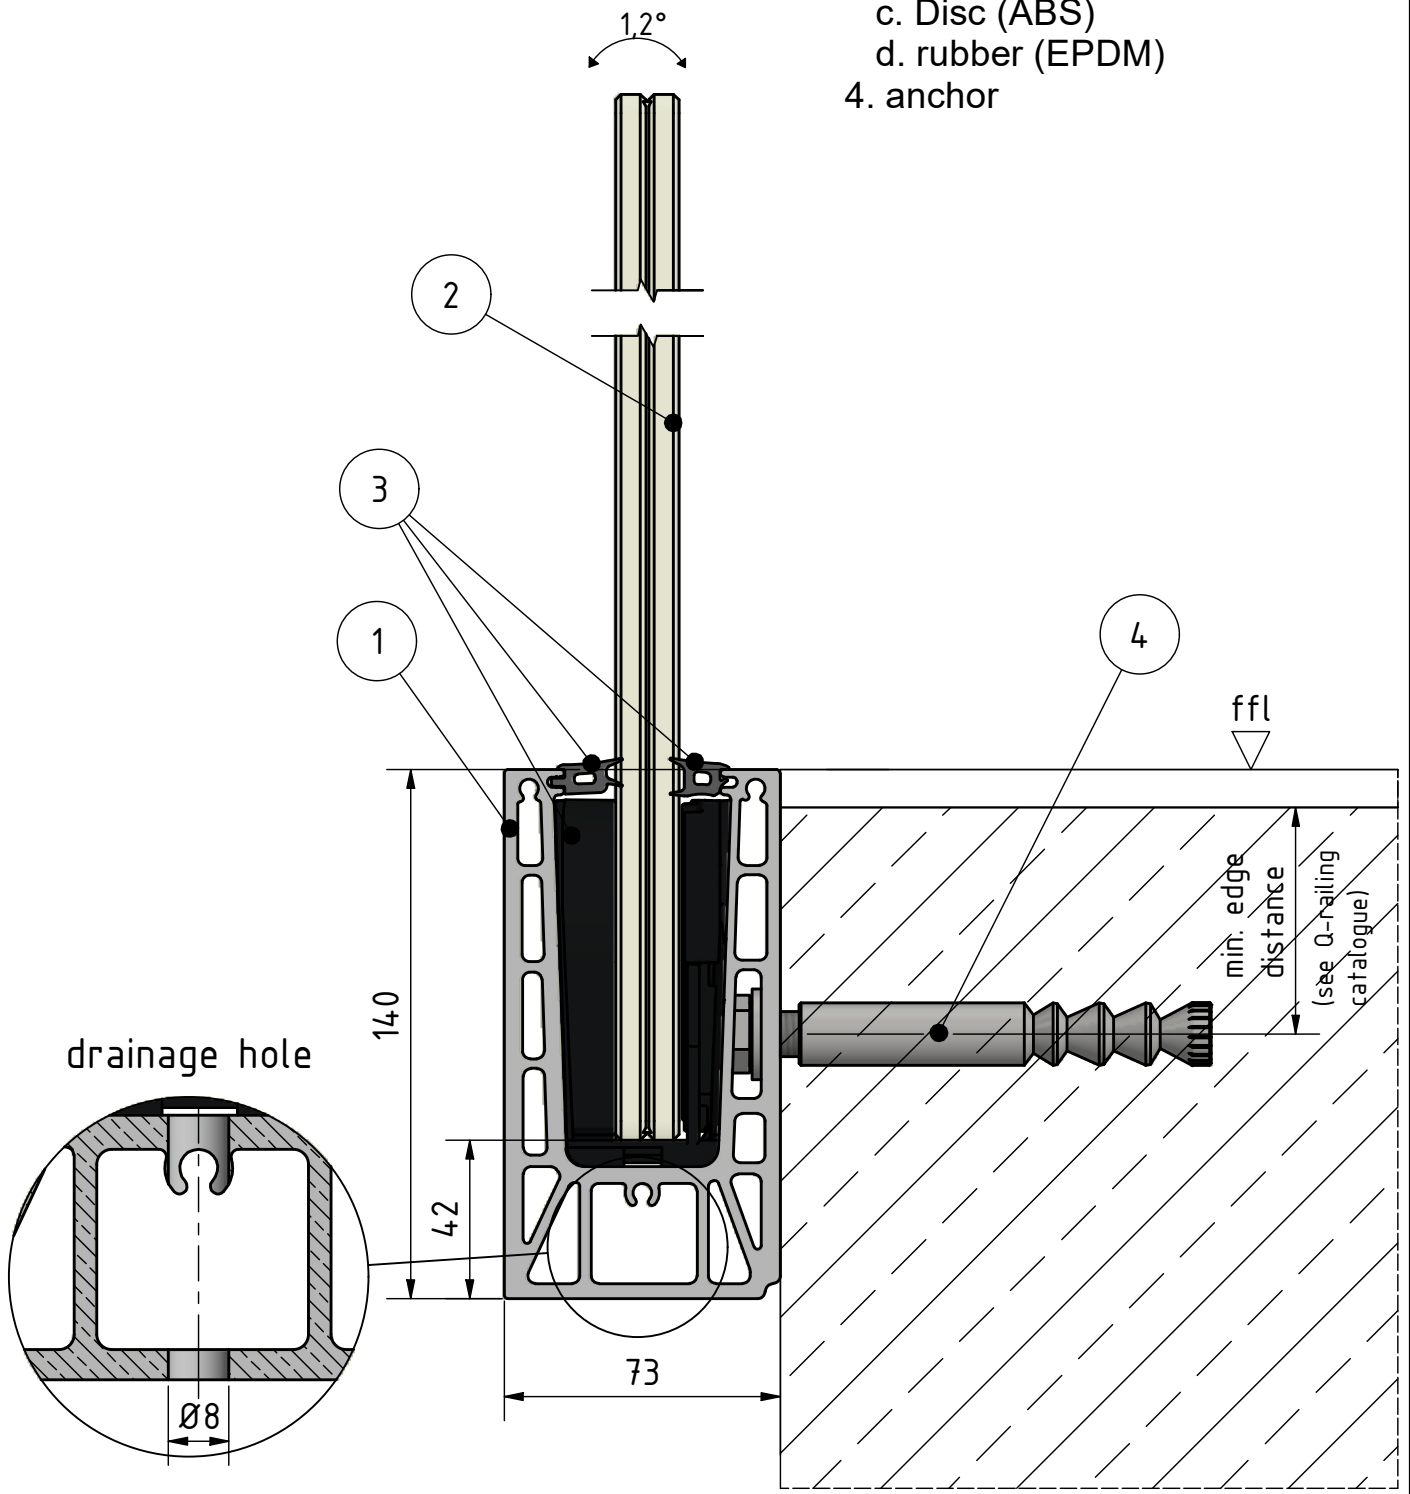

1. Top profile (Easy Glass Prime)
2. glass 16,76mm- 25,52mm
3. rubber-set, adjustable
 - a. Base (ABS)
 - b. Inlay (ABS)
 - c. Disc (ABS)
 - d. rubber (EPDM)
4. anchor

SYSTEM: Easy Glass Prime
MODEL: 168430
DESCRIPTION: Fascia mount

DRAWN: AIG
DATE: 19.07.2018
DRAWING NO.: 168430-001_Easy Glass Prime Fascia

This detail drawing is for reference purposes only. The installer must check the specifications and details with the local situation and regulations. For further advice and service please contact your nearest Q-railing office.